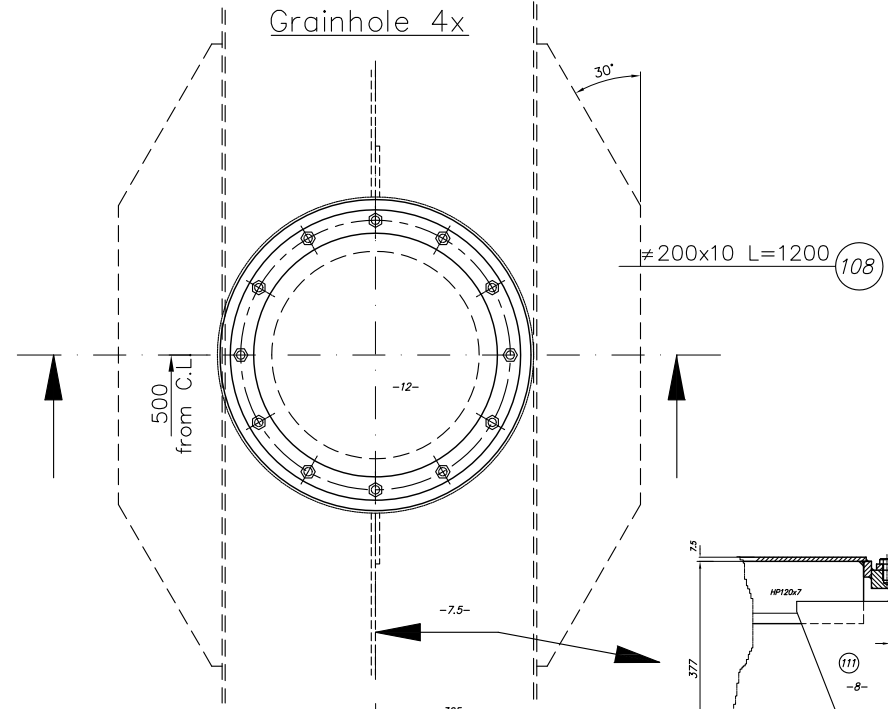

H.C. 2 Foreship

Grainhole 4x

Detail cover

H.C.4 Foreship

H.C.8 Foreship

H.C.10 Foreship

ITEM No.	OFF No.	DWG No.	DENOMINATION	DIMENSION	MATERIAL	REMARKS
COOPS & NIEBORG BV			Grain Holes Arrangement Hatchcovers			
HOOGEZAND-HOLLAND			Bijlsma BT3150			
P.O. BOX 226			TOLERANCE SYSTEM			
9600 AE Hoogezand			DW 2310			
TEL 00-31-(0)598-395500			FORR SHEET			
FAX 00-31-(0)598-392427			EDITION			
E-mail: tekenkamer@coops-nieborg.nl			YARD DRAWING NO. 753			
www.coops-nieborg.nl			DRAWING NO. 012			