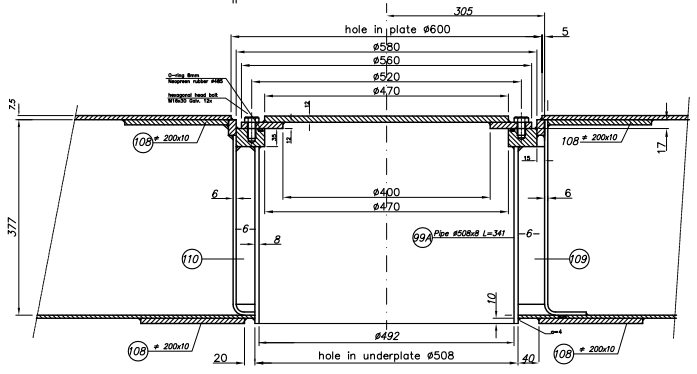

H.C. 2 Foreship

Grainhole 4x

Detail cover

H.C.4 Foreship

H.C.8 Foreship

H.C.10 Foreship

ITEM No.	OFF No.	DWG No.	DENOMINATION	DIMENSION	MATERIAL	REMARKS
COOPS & NIEBORG BV			Grain Holes Arrangement Hatchcovers			
HOOGEZAND-HOLLAND			Bijlsma BT3150			
P.O. BOX 226			TOLERANCE SYSTEM			
9600 AE Hoogezand			DW 2310			
TEL 00-31-(0)598-395500			FORR SHEET			
FAX 00-31-(0)598-392427			EDITION			
E-mail: tekenkamer@coops-nieborg.nl			YARD DRAWING NO. 753			
www.coops-nieborg.nl			DRAWING NO. 012			