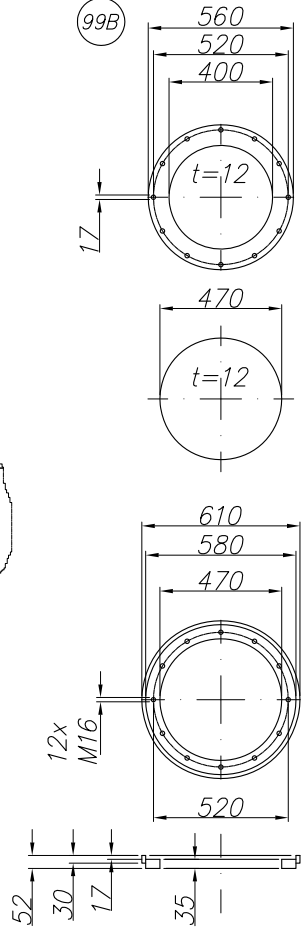

H.C. 2 Foreship

Grainhole 4x

Detail cover

H.C.4 Foreship

H.C.8 Foreship

H.C.10 Foreship

ITEM No.	OFF No.	DWG No.	DENOMINATION	DIMENSION	MATERIAL	REMARKS
COOPS & NIEBORG BV			Grain Holes Arrangement Hatchcovers			
HOOGEZAND-HOLLAND			Bijlsma BT3150			
P.O. BOX 226			TOLERANCE SYSTEM			
9600 AE Hoogezand			DW 2310			
TEL 00-31-(0)598-395500			FORR SHEET			
FAX 00-31-(0)598-392427			EDITION			
E-mail: tekenkamer@coops-nieborg.nl			YARD DRAWING NO. 753			
www.coops-nieborg.nl			DRAWING NO. 012			