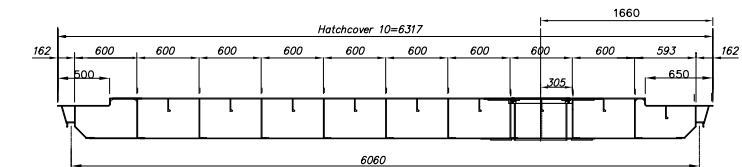

H.C. 2 Foreship

Grainhole 4x

Detail cover

H.C.4 Foreship

H.C.8 Foreship

H.C.10 Foreship

ITEM No.	OFF No.	DWG No.	DENOMINATION	DIMENSION	MATERIAL	REMARKS
COOPS & NIEBORG BV			Grain Holes Arrangement Hatchcovers			
HOOGEZAND-HOLLAND			Bijlsma BT3150			
P.O. BOX 226			TOLERANCE SYSTEM			
9600 AE Hoogezand			DW 2310			
TEL 00-31-(0)598-395500			FORR SHEET			
FAX 00-31-(0)598-392427			EDITION			
E-mail: tekenkamer@coops-nieborg.nl			YARD DRAWING NO. 753			
www.coops-nieborg.nl			DRAWING NO. 012			