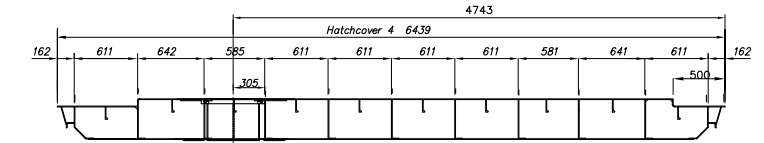

H.C. 2 Foreship

Grainhole 4x

Detail cover

H.C.4 Foreship

H.C.8 Foreship

H.C.10 Foreship

ITEM No.	OFF No.	DWG No.	DENOMINATION	DIMENSION	MATERIAL	REMARKS
COOPS & NIEBORG BV			Grain Holes Arrangement Hatchcovers			
HOOGEZAND-HOLLAND			Bijlsma BT3150			
P.O. BOX 226			TOLERANCE SYSTEM			
9600 AE Hoogezand			DW 2310			
TEL 00-31-(0)598-395500			FORR SHEET			
FAX 00-31-(0)598-392427			EDITION			
E-mail: tekenkamer@coops-nieborg.nl			YARD DRAWING NO. 753			
www.coops-nieborg.nl			DRAWING NO. 012			