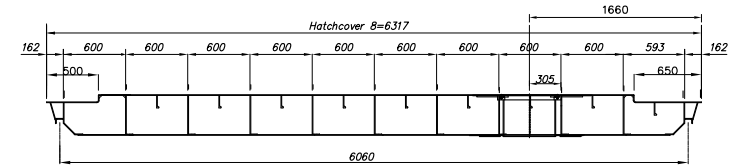

H.C. 2 Foreship

Grainhole 4x

Detail cover

H.C.4 Foreship

H.C.8 Foreship

H.C.10 Foreship

ITEM No.	OFF No.	DWG No.	DENOMINATION	DIMENSION	MATERIAL	REMARKS
COOPS & NIEBORG BV			Grain Holes Arrangement Hatchcovers			
HOOGEZAND-HOLLAND			Bijlsma BT3150			
P.O. BOX 226			TOLERANCE SYSTEM			
9600 AE Hoogezand			DW 2310			
TEL 00-31-(0)598-395500			FORR SHEET			
FAX 00-31-(0)598-392427			EDITION			
E-mail: tekenkamer@coops-nieborg.nl			YARD DRAWING NO. 753			
www.coops-nieborg.nl			DRAWING NO. 012			