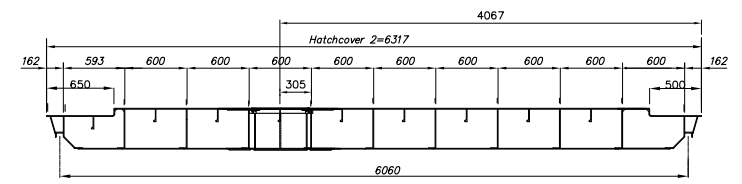

H.C. 2 Foreship

Grainhole 4x

Detail cover

H.C.4 Foreship

H.C.8 Foreship

H.C.10 Foreship

ITEM No.	OFF No.	DWG No.	DENOMINATION	DIMENSION	MATERIAL	REMARKS
COOPS & NIEBORG BV			Grain Holes Arrangement Hatchcovers			
HOOGEZAND-HOLLAND			Bijlsma BT3150			
P.O. BOX 226			TOLERANCE SYSTEM			
9600 AE Hoogezand			DW 2310			
TEL 00-31-(0)598-395500			FORR SHEET			
FAX 00-31-(0)598-392427			EDITION			
E-mail: tekenkamer@coops-nieborg.nl			YARD DRAWING NO. 753			
www.coops-nieborg.nl			DRAWING NO. 012			